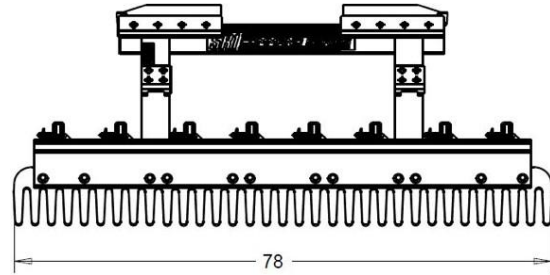

SRI COMMAND SERIES

Vehicle Type.....	Skid Steer, universal mount
Hydraulic Ports Needed	None
Minimum Horsepower	30 hp
Unit Weight.....	480 lbs.
Raking Width	78"
Grading Width	n/a
Scarifying Width	66"
# of Scarifiers	8
Hydraulic Scarifiers.....	n/a
Scarifier Spacing.....	9"-10"
Scarifying Depth	0"-5"
Scarifying Tip.....	Bolt-on
Construction.....	I-Beam & Angle Iron
Rake Material	3/4" AR Steel
Wheels	n/a
Unit Dimensions	78" W x 38 1/2" D x 19" H
Commercial Warranty	36 months