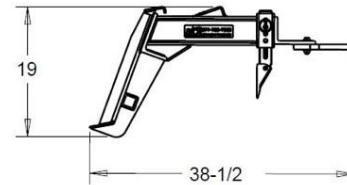

SRI COMMAND SERIES

Vehicle Type.....	Skid Steer, universal mount
Hydraulic Ports Needed	None
Minimum Horsepower	30 hp
Unit Weight.....	480 lbs.
Raking Width	78"
Grading Width	n/a
Scarifying Width	66"
# of Scarifiers	8
Hydraulic Scarifiers.....	n/a
Scarifier Spacing.....	9"-10"
Scarifying Depth	0"-5"
Scarifying Tip.....	Bolt-on
Construction.....	I-Beam & Angle Iron
Rake Material	3/4" AR Steel
Wheels	n/a
Unit Dimensions	78" W x 38 1/2" D x 19" H
Commercial Warranty	36 months